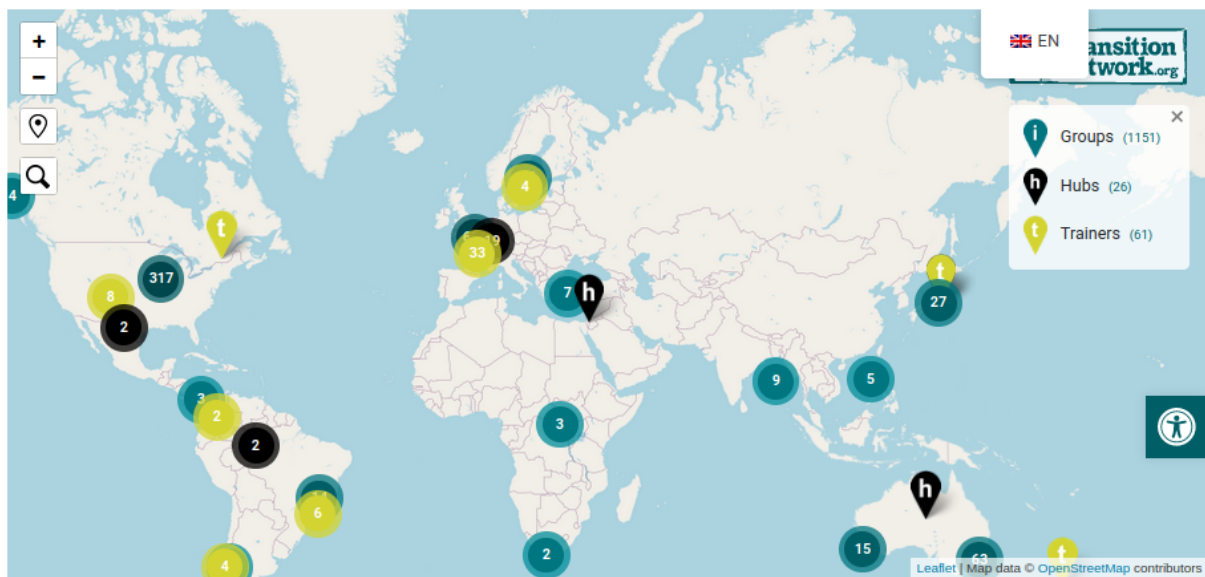

Hub - Embedding maps on your sites

Dashboard

Account Details Hub Admin Group Admin My Trainer Profiles Filesharing Embed Maps

Global Map

Show All Hub All Country All Only show hubs that offer training

To embed this map, please copy and paste the HTML below:

```
<iframe src="https://transitiongroups.org/map/" width="100%" height="550px" frameborder="0" style="display: block;" allow
```

[Preview Map](#)

Group map for England & Wales

On this page <https://transitiongroups.org/account#nav-maps/>

You will find the code to embed the map for your hub.

It is possible to embed a translated version of the map by adding a two letter language code to the link you embed by adding the two letter language code.

The example code provided to embed a map for the Japanese hub is

```
<iframe src="https://transitiongroups.org/map/?hub_name=japan" width="100%" height="5!
```

You can find the two letter language code by changing the site to your preferred language using the drop down and then looking at the URL. So if I change the language to Japanese, I see the URL changes to