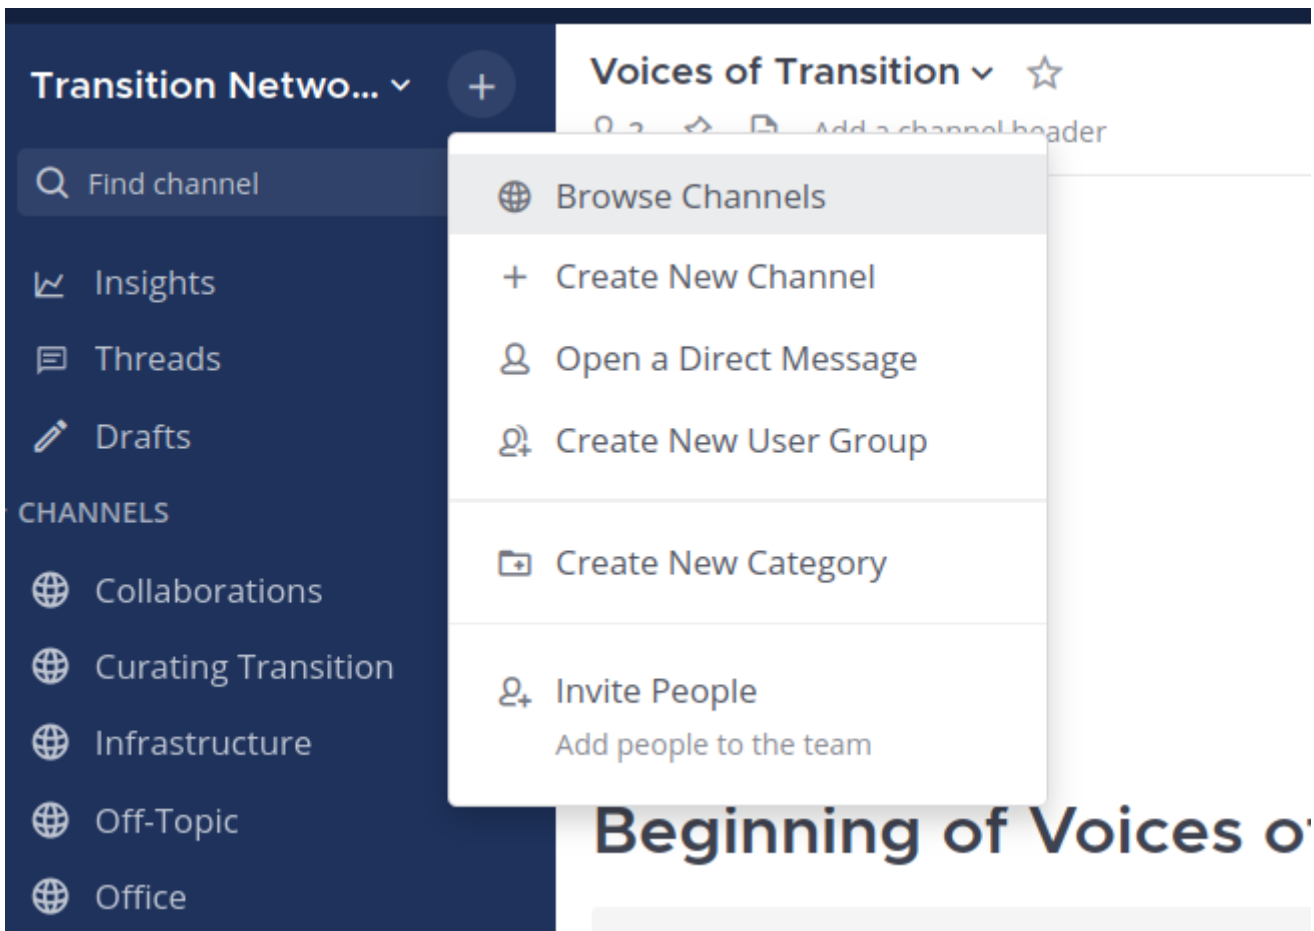

Channels

Space hosts/ Team admins can create channels within their teams.

Channels work in a similar way to Slack. For further information see this video

<https://www.youtube.com/embed/zC3XRzeMMPs>

If you would like to browse all of the channels available in your team(s) then you can do that from the '+' icon next to your team name in the top left of the interface.